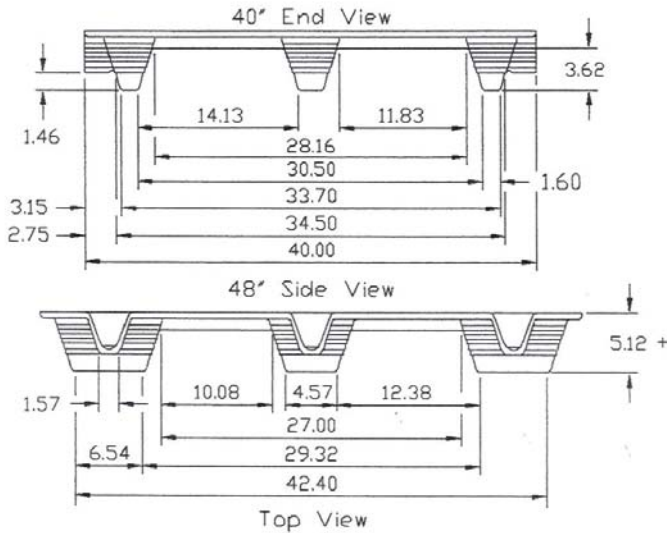

TECHNICAL DATA SHEET

DISTRIBUTION

PRESSWOOD PALLET

RACK KNOB (TYP. OF 6)
48"

Manufacturing & Composition

Inca Pallets are molded in one solid piece from dried wood fibers and environmentally safe synthetic resin in a compression mold under high pressure and temperature. Export Approved = No Additional costly treatments required for infestation.

* Meets the ISPM 15 requirements.

Low Moisture Content

Only 6 - 8% moisture content, no moisture transmission to product or packaging load on the pallet.

Approximate Surface Area

Top Deck: 952 sq. inches
Footprint: 88.6 sq. inches