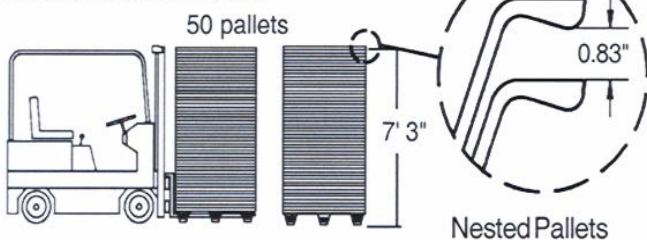

Exportation

Inca Pallets meet quarantine requirements for Australia and New Zealand. Therefore, they do not require the costly delay and expensive fumigation procedures other wood products do.

All dimensions in inches